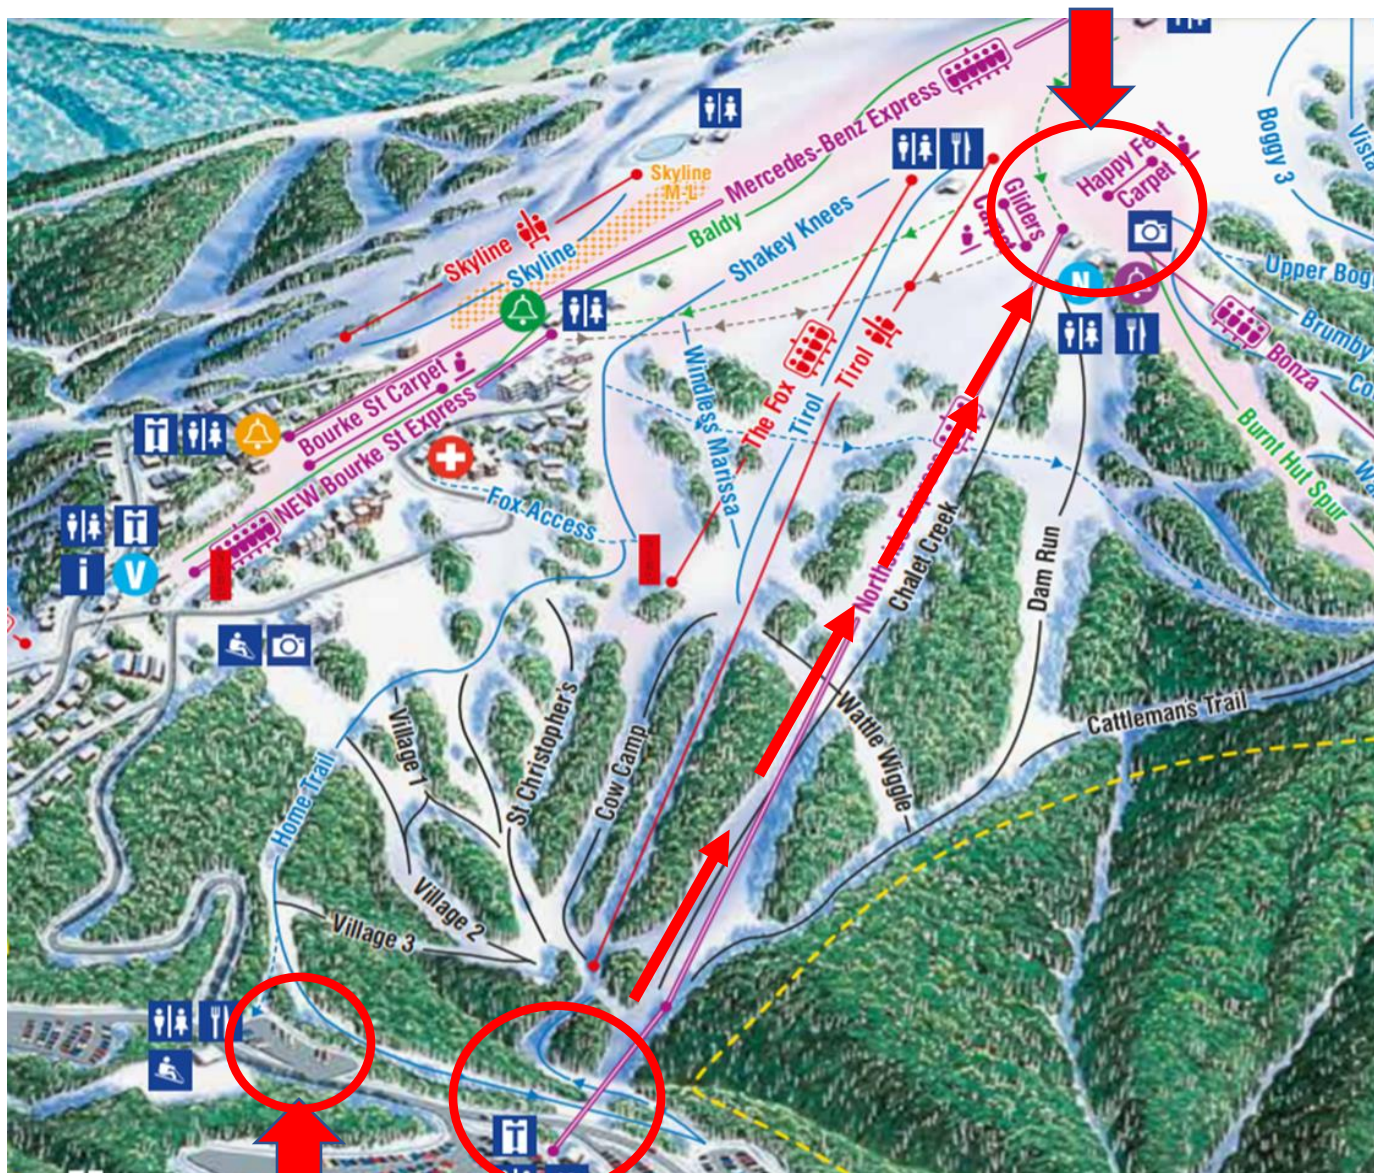

## INTRO TO SKI/BOARD LESSON TIMES & MEETING PLACE

Your ticket gives you access to the following lifts:

**NORTHSIDE EXPRESS, BONZA CHAIRLIFT & GLIDERS CARPET ONLY.**

**(Cannot Use this Lift Ticket on any other lift on the mountain including the Village)**

**ADULT & SCHOOL AGE KIDS (7-14 YRS ONLY)**

**SKIERS & SNOWBOARDERS**

TIME	LOCATION
Lesson Time <u>Anytime</u> From 10.30am to 2.30pm (Walk in anytime within this time frame)	Northside Discovery Area via Northside Express (At the top of the Northside Express)

From Coach Parking, walk towards Horse Hill Carpark to take the Northside Access lift.

**STEP 3. NORTHSIDE TEAM TEACHING CENTRE!!! MEET HERE**

**STEP 1. Bus/Coach Parking**

**STEP 2. CATCH NORTHSIDE EXPRESS FROM HERE**